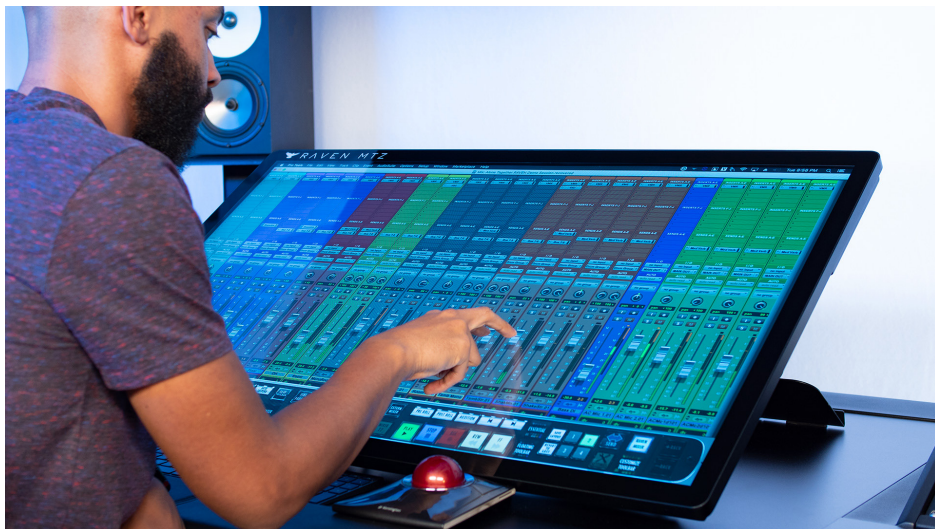

RAVEN MTZ PHOTOS